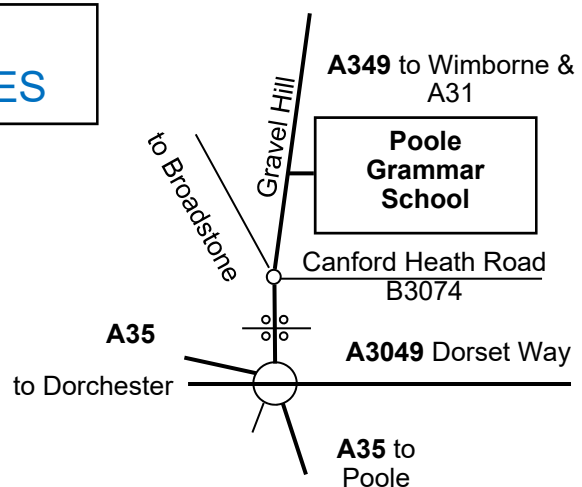

Sponsored By

MODEL RAILWAY SOLUTIONS

Established 2010

www.pdmrs.wordpress.com