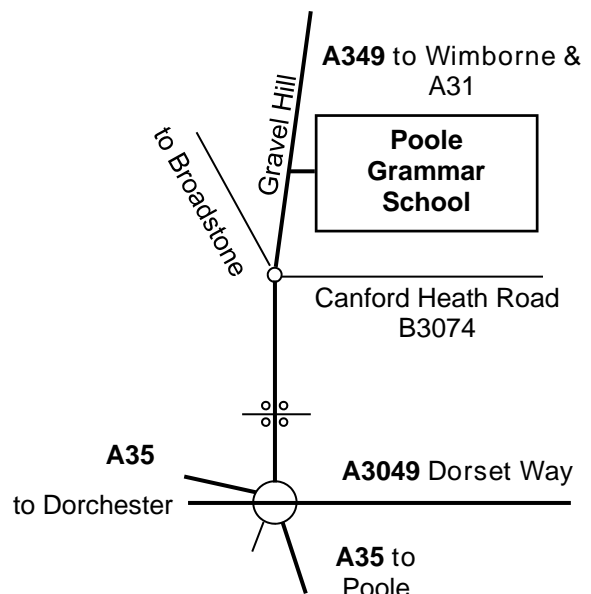

www.pdmrs.wordpress.com